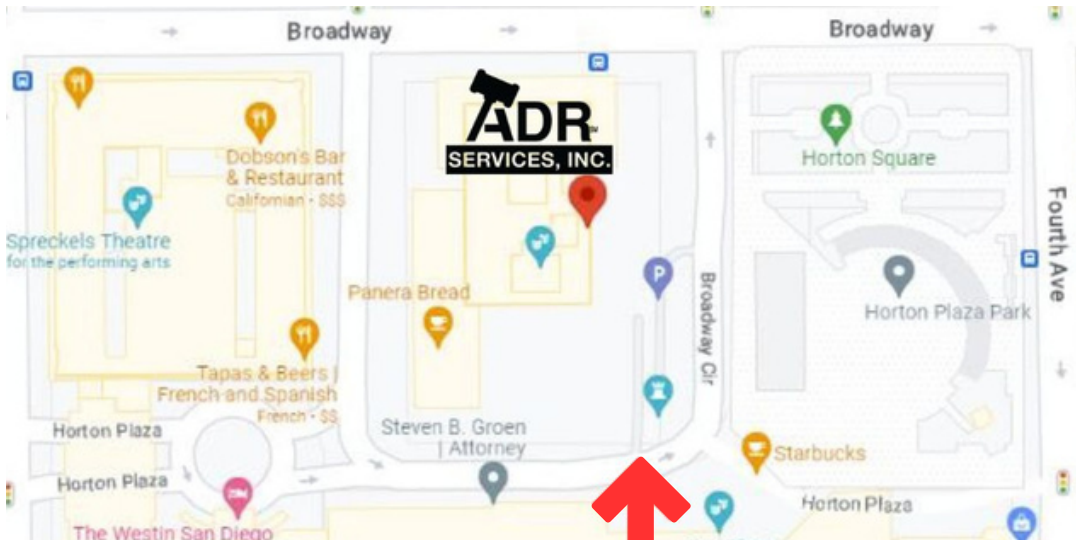

SAN DIEGO PARKING

**The parking entrance is behind our building.
Turn into Broadway Circle, look for the
driveway before the second turn where the
taxis are lined up.**

**DAILY MAXIMUM: \$33.00
GARAGE OPEN 24/7
PARKING OFFICE OPEN 8AM - 5PM**