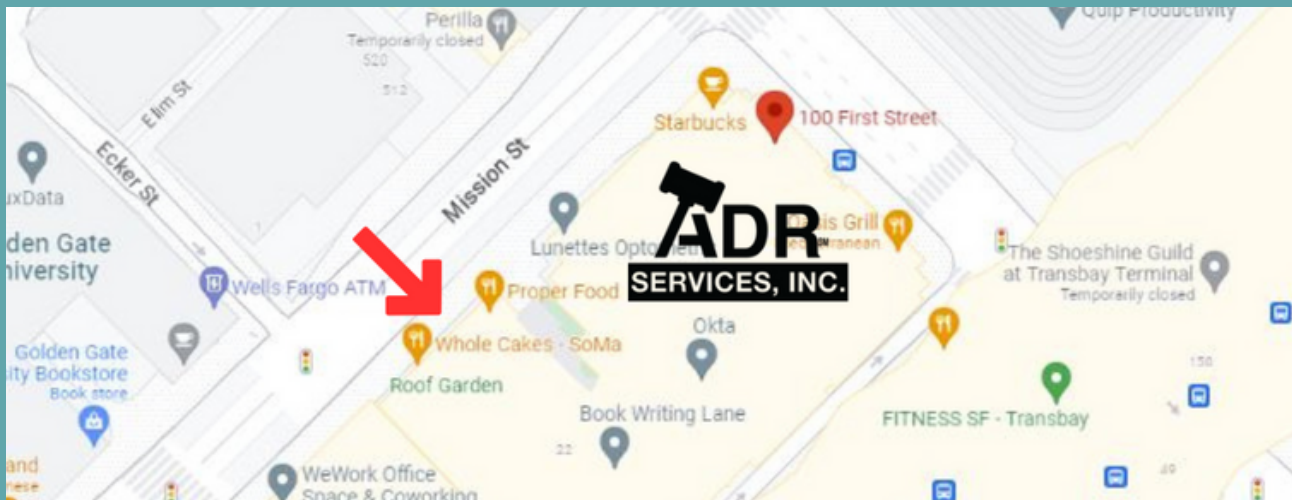

PARKING

SAN FRANCISCO

Valet Parking is available in the 100 First Street building. Enter on Mission Street.

RATES & HOURS

\$8.00 per 30 minutes
Daily Maximum: \$37.00

Open Daily 6AM – 8PM

We do not provide validations for parking.