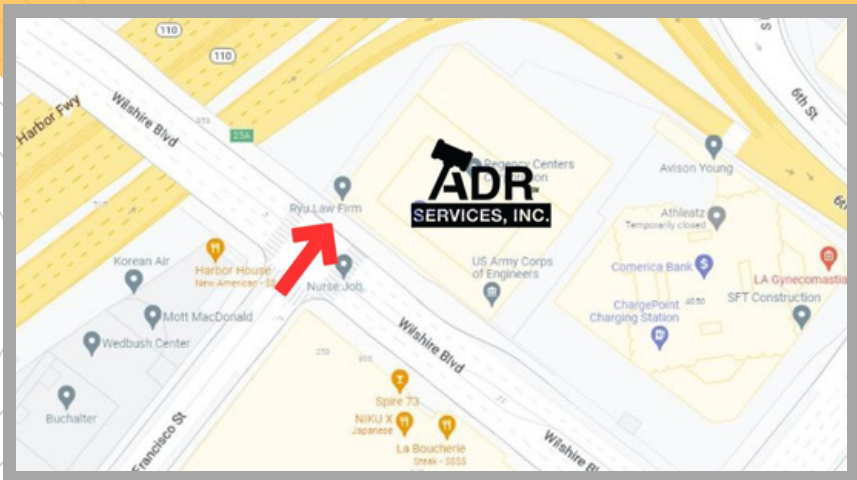

# Downtown LA Parking Instructions

The parking entrance is in front of our building. Look for a T-intersection between Wilshire and Francisco. Turn into our building driveway where “Parking” is marked right above the entranceway.

**Visitor Parking Rates at  
915 Wilshire Boulevard (as of 2/28/23)**

**Hourly Rate: \$17.50/hour  
Daily Maximum: \$35.00**

Early Bird Special (Entry between 6-9 AM with  
Departure before 5PM) is \$15/day